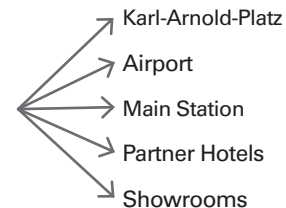

**SHUTTLE SERVICE**  
All routes on demand

Sunday 10.00 am – 7.00 pm  
 Monday 10.00 am – 7.00 pm  
 Tuesday 10.00 am – 3.00 pm

**SHOES**  
DÜSSELDORF

**TAXI**  
 +49 211 33333  
 +49 211 212121

**TRAM**  
 Stop: Lörick U70, U74, U76

**ATTENTION: NEW OPENING TIMES**  
 Sunday 9.30 am – 7.00 pm  
 Monday 9.30 am – 7.00 pm  
 Tuesday 9.30 am – 3.00 pm

**ADDRESS**  
 AREAL BÖHLER  
 Hansaallee 321  
 40549 Düsseldorf, Germany