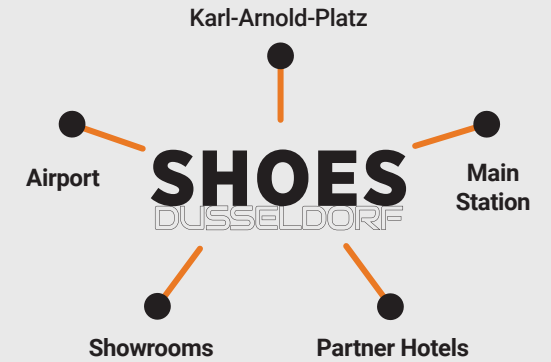

# Welcome to SHOES DÜSSELDORF

@AREAL BÖHLER

**SHOES**  
DÜSSELDORF  
> SHUTTLE-SERVICE <

**ALL ROUTES ON DEMAND**

Sunday	5	March	10.00 am – 6.00 pm
Monday	6	March	10.00 am – 6.00 pm
Tuesday	7	March	10.00 am – 5.00 pm

**TAXI**

+49 211 33333/+49 211 212121

**TRAM**

Stop: Lörick U70, U74, U76

- E** Entrance & Information
- H** SHOES Express
- U** Tube St. Lörick, U70, U74, U76
- T** Taxi
- Driveway to parking
- Walkway to entrances
- First Aid

**OPENING TIMES**

SHOES DÜSSELDORF			
Sun	5	March	9.30 am – 6.00 pm
Mon	6	March	9.30 am – 6.00 pm
Tue	7	March	9.30 am – 5.00 pm

**ADDRESS**

Areal Böhler  
Hansaallee 321  
40549 Düsseldorf  
Germany