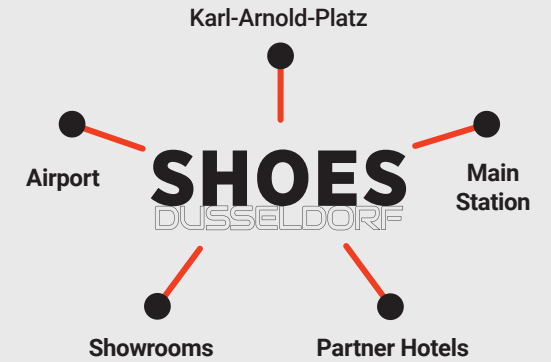

Welcome to SHOES DÜSSELDORF

@AREAL BÖHLER

SHOES
DÜSSELDORF
> SHUTTLE-SERVICE <

ALL ROUTES ON DEMAND

Sunday 28 August 10.00 am – 6.00 pm
 Monday 29 August 10.00 am – 6.00 pm
 Tuesday 30 August 10.00 am – 5.00 pm

TAXI

+49 211 33333/+49 211 212121

TRAM

Stop: Lörick U70, U74, U76

- (E)** Entrance & Information
- (H)** SHOES Express
- (U)** Tube St. Lörick, U70, U74, U76
- (T)** Taxi
- ... Driveway to parking
- ... Walkway to entrances
- ⊕ First Aid

OPENING TIMES

SHOES DÜSSELDORF
 Sun 28 August 9.30 am – 6.00 pm
 Mon 29 August 9.30 am – 6.00 pm
 Tue 30 August 9.30 am – 5.00 pm

ADDRESS

Areal Böhler
 Hansaallee 321
 40549 Düsseldorf
 Germany